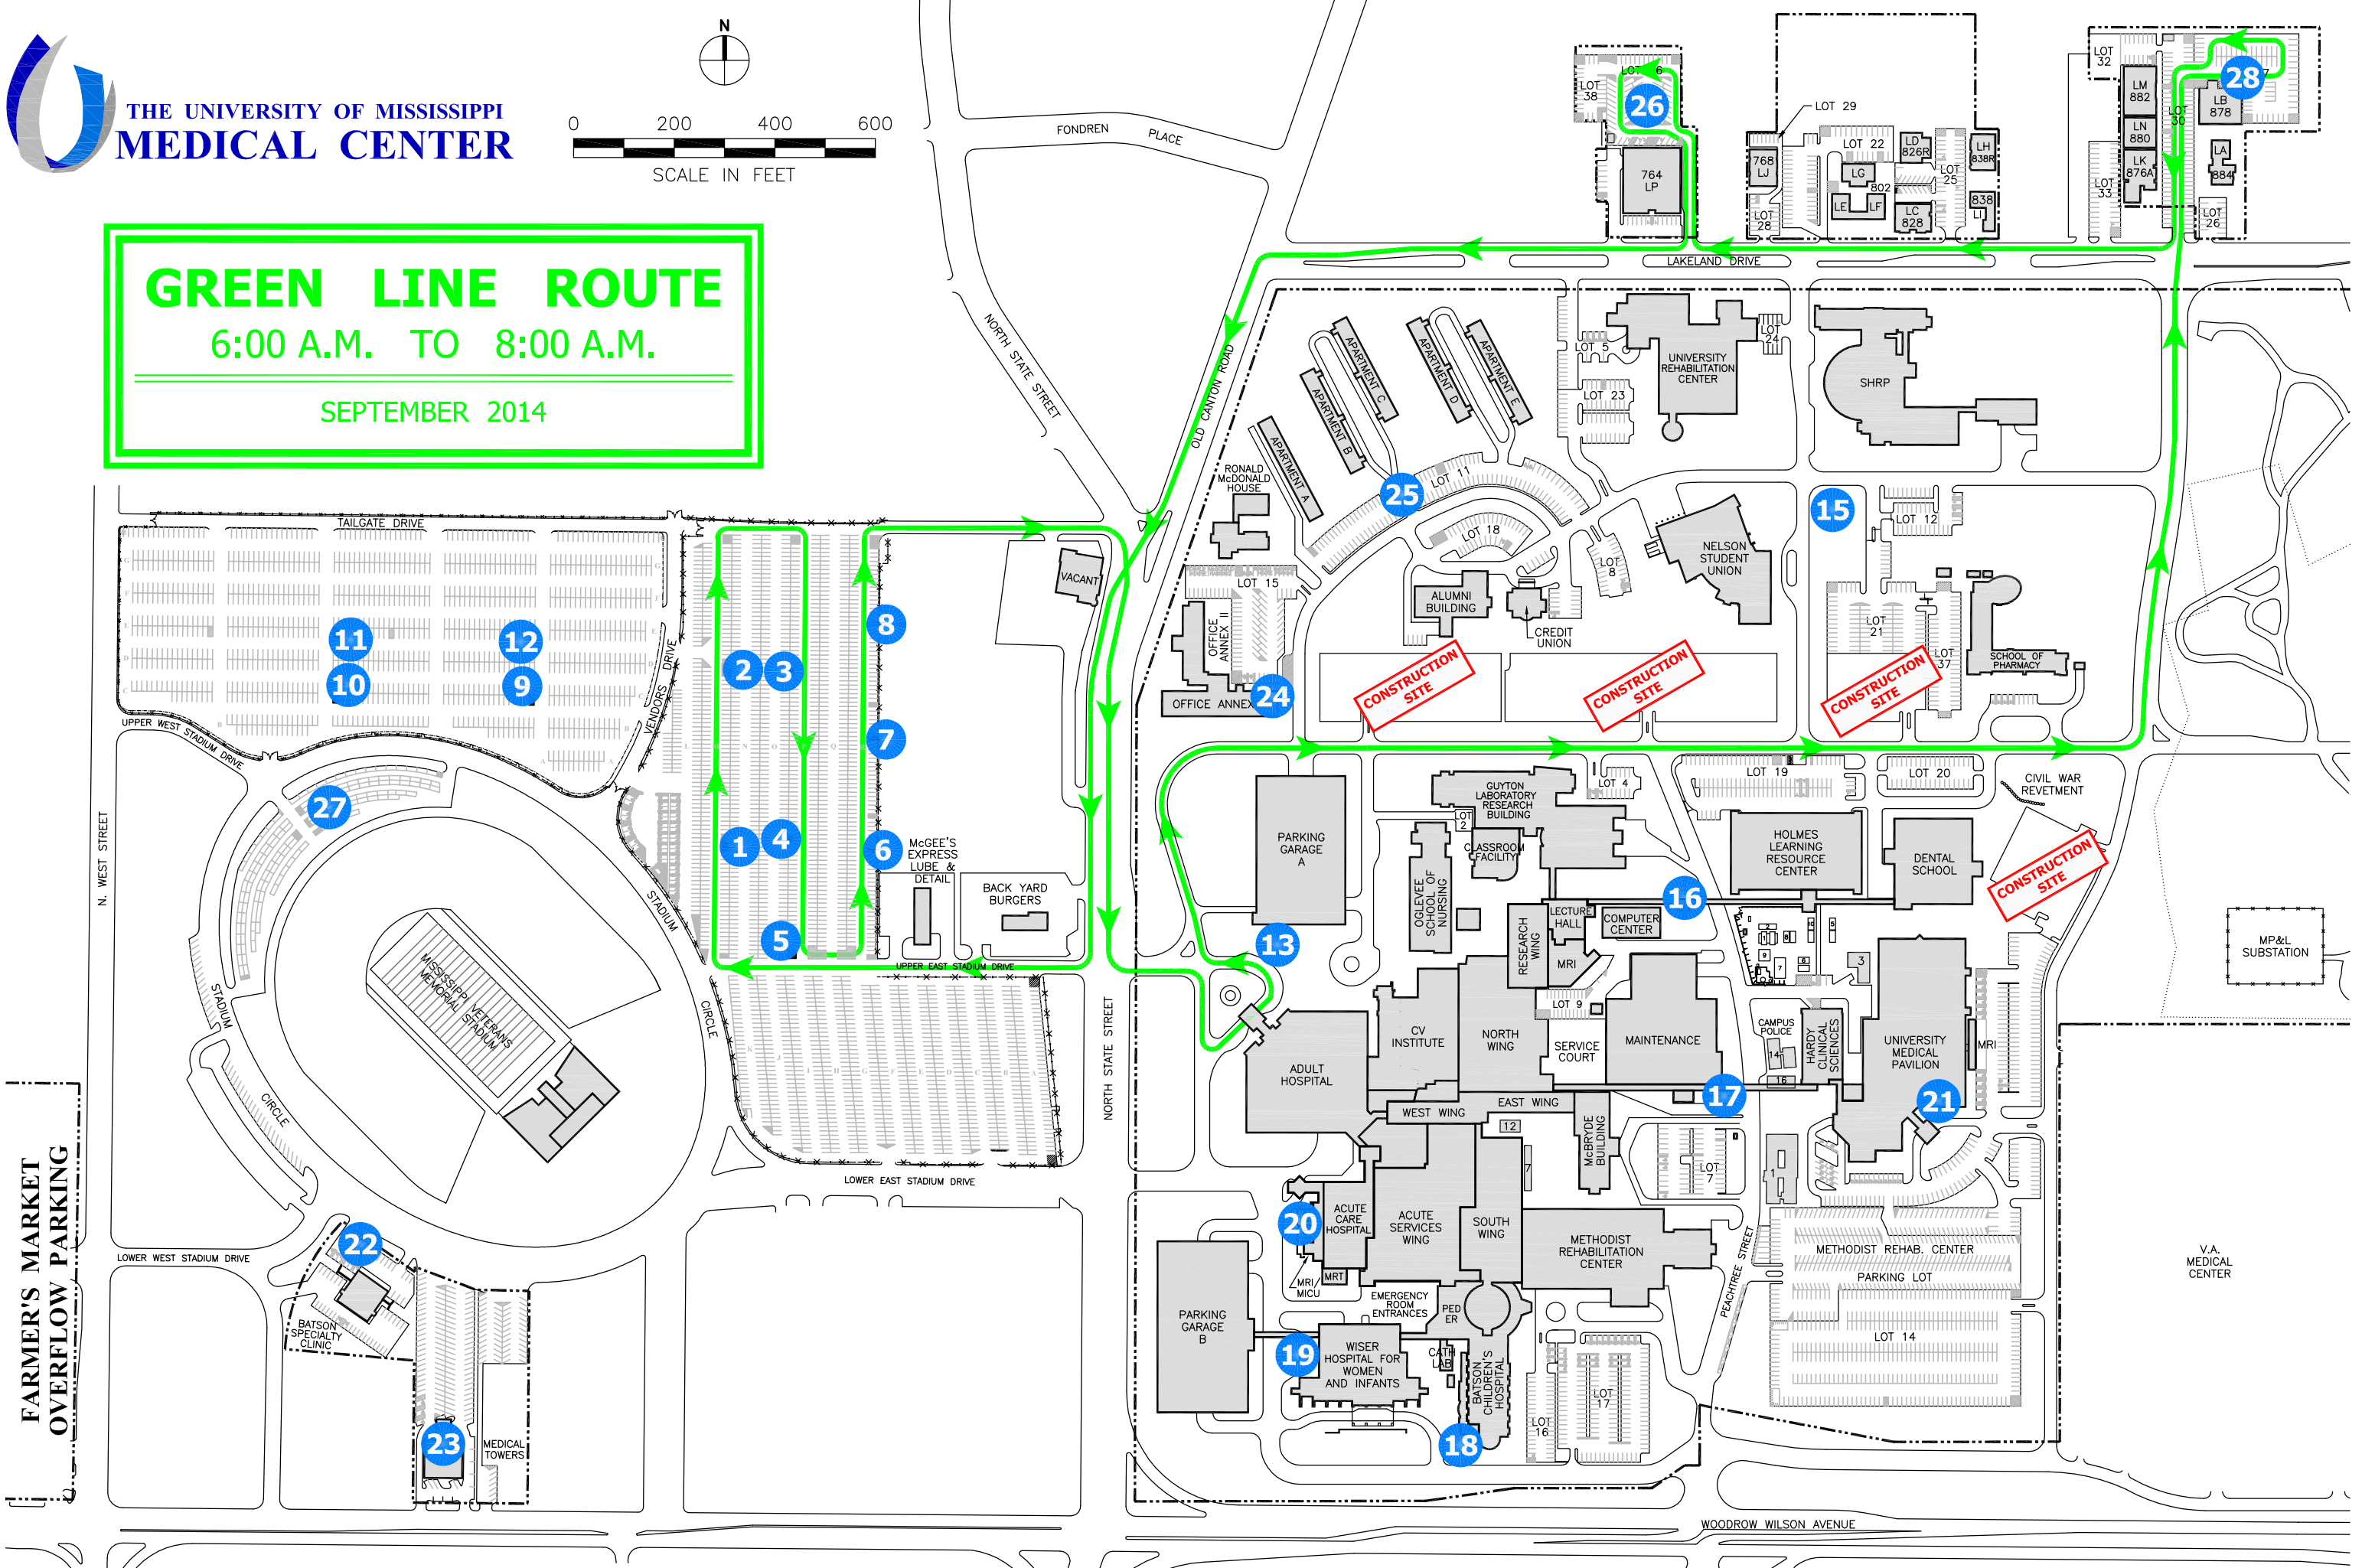

THE UNIVERSITY OF MISSISSIPPI  
MEDICAL CENTER

**GREEN LINE ROUTE**  
6:00 A.M. TO 8:00 A.M.  
SEPTEMBER 2014

FARMER'S MARKET  
OVERFLOW PARKING