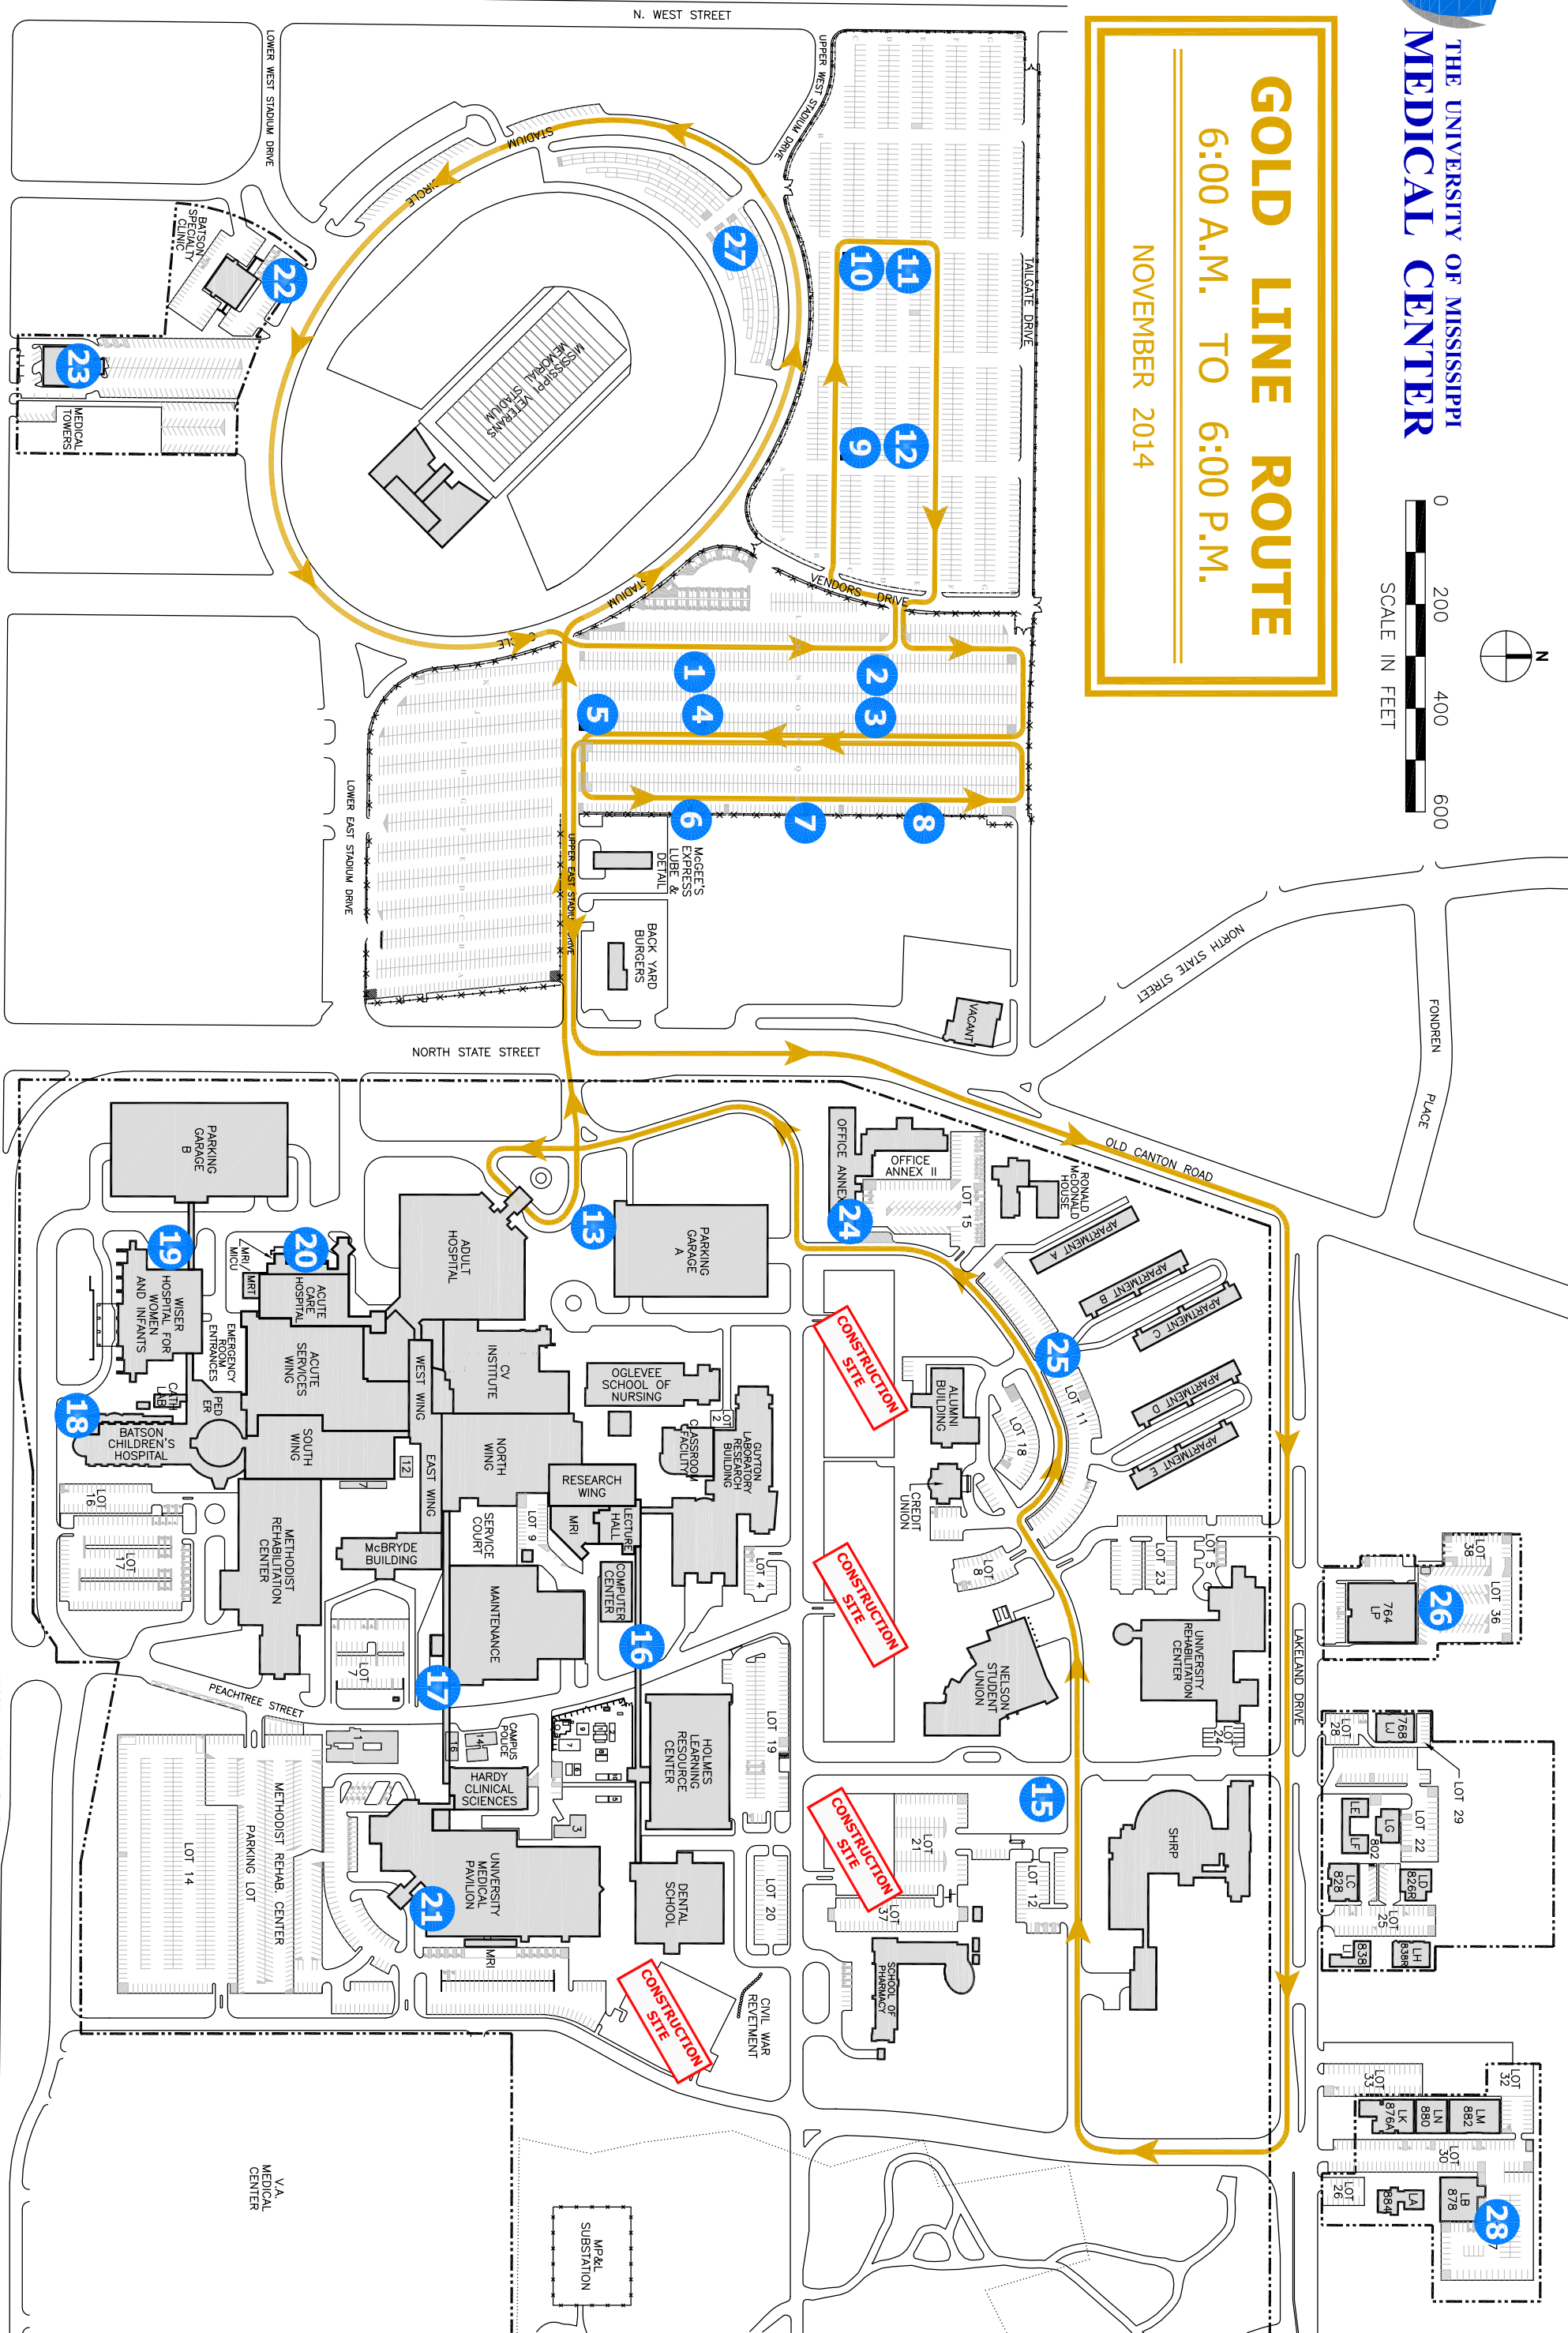

# GOLD LINE ROUTE

6:00 A.M. TO 6:00 P.M.  
NOVEMBER 2014

FARMER'S MARKET  
OVERFLOW PARKING

N. WEST STREET

LOWER WEST STADIUM DRIVE

UPPER WEST STADIUM DRIVE

TALGATE DRIVE

VENDORS DRIVE

LOWER EAST STADIUM DRIVE

NORTH STATE STREET

NORTH STATE STREET

OLD CANTON ROAD

FOUNDREN PLACE

LAKELAND DRIVE

PEACHTREE STREET

WOODROW WILSON AVENUE

LOT 5

LOT 6

LOT 7

LOT 8

LOT 9

LOT 10

LOT 11

LOT 12

LOT 13

LOT 14

LOT 15

LOT 16

LOT 17

LOT 18

LOT 19

LOT 20